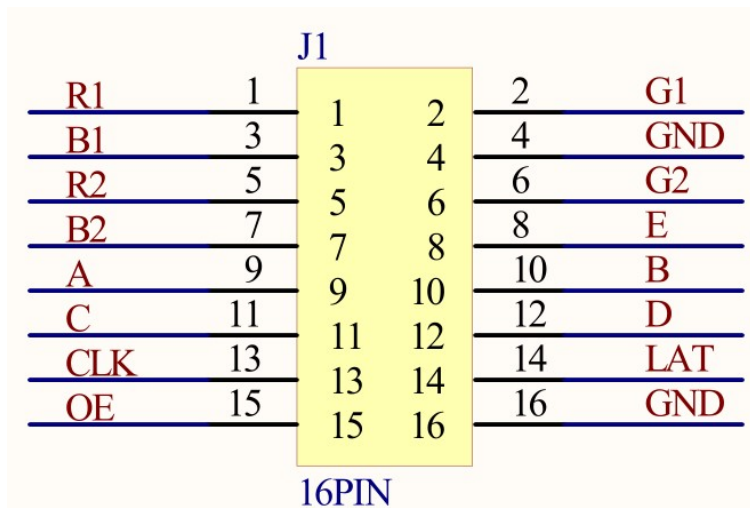

RV908M32 is a standardize product for LED screen manufacturer, which is integrated with 12 standard hub75-type connectors and does not require an extra hub card. One card supports up to 384*512pixels and up to 24 sets of RCG data.

Appearance

Official website: www.linsn.com

Add: Floor 15&16, Jiajiahao Business Building, No. 10168, Shennan Blvd,
Nanshan District, Shenzhen

Tel: +86-0755-86183590/ 4008836968

No.	1	2	3	4
Description	Gigabit port	Power connector	Power port	Red power indicator
No.	5	6/9	7	8
Description	Green indicator	Hub75 Connector	Self-test extension port	Self-test button

Pinouts

/	R1	1	2	G1	/
/	B1	3	4	GND	GND
/	R2	5	6	G2	/
/	B2	7	8	E	Row selection signal
Row selection signal	A	9	10	B	Row selection signal
Row selection signal	C	11	12	D	Row selection signal

Official website: www.linsn.com

Specifications

Capacity	384X512 Pixels	
Power	Input Voltage	DC4.5V ~ 5.5V
	Rated power consumption	3W
Working Environment	Temperature	-20°C ~ 70°C
	Humidity	0% ~ 95%
Physical Dimensions	Dimensions	144.0 X 91.2mm
	Weight	99g
Packing	Packing	Each card packed with small red foam