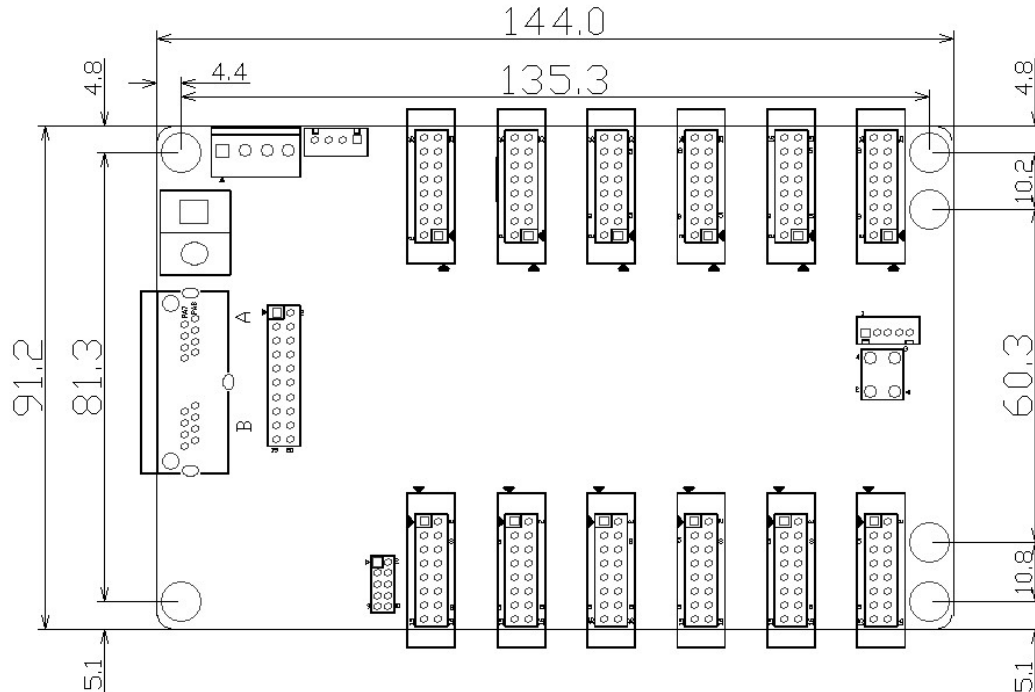

RV908M32 is a standardize product for LED screen manufacturer, which is integrated with 12 standard hub75-type connectors and does not require an extra hub card. One card supports up to 384*512pixels and up to 24 sets of RCG data.

Pinouts

/	R1	1	2	G1	/
/	B1	3	4	GND	GND
/	R2	5	6	G2	/
/	B2	7	8	E	Row selection signal
Row selection signal	A	9	10	B	Row selection signal
Row selection signal	C	11	12	D	Row selection signal

Official website: www.linsn.com

Add: Floor 15&16, Jiayahao Business Building, No. 10168, Shennan Blvd,
Nanshan District, Shenzhen

Tel: +86-0755-86183590/ 4008836968

Scan clock	CLK	13	14	LAT	Latch
Display enable	OE	15	16	GND	GND

Dimension

Specifications

Capacity	384X512 Pixels	
Power	Input Voltage	DC4.5V ~ 5.5V
	Rated power consumption	3W
Working Environment	Temperature	-20°C ~ 70°C
	Humidity	0% ~ 95%
Physical Dimensions	Dimensions	144.0 X 91.2mm
	Weight	99g
Packing	Packing	Each card packed with small red foam