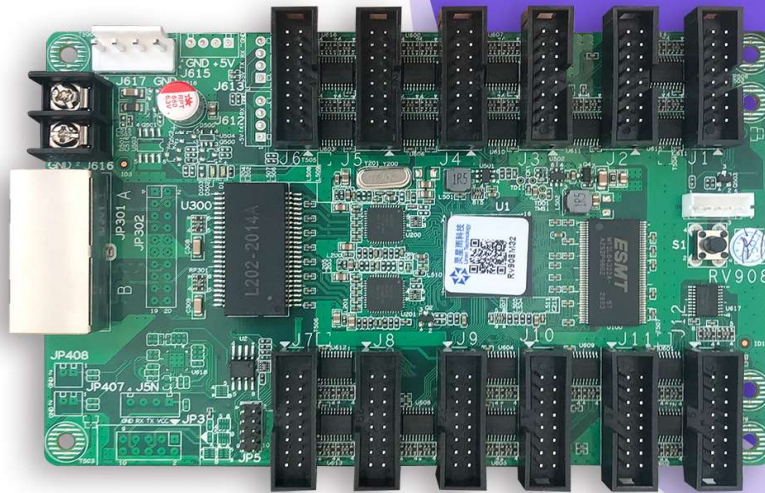

Linsn Technology

RV908M32

Receiver

Specifications

V3.1

Revision History

Document Version	Hardware Version	Revision Date	Note
V3.0	V10	2020/1	New edition
V3.1	V10	2022/3	Modified overview type

Overview

RV908M32 is a standardize product for LED screen manufacturer, which is integrated with 12 standard hub75-type connectors and does not require an extra hub card. One card supports up to 384*512pixels and up to 24 sets of RCG data.

Functions and features

1. Single card can support 24 group of RGB data output mode
2. Maximum supports 384X512 pixels (**Please note that there are recommended values depending on the design of LED screen**)
3. Supports brightness calibration pixel by pixel and single-card color space conversion
4. Supports network cable BER test
5. Supports configuration file read back
6. Supports 138 decode, 595 serial decode and so on
7. Realizes high refresh and high gray level effect

Specifications

Capacity	384X512 Pixels	
Power	Input Voltage	DC4.5V ~ 5.5V
	Rated power consumption	3W
Working Environment	Temperature	-20°C ~ 70°C
	Humidity	0% ~ 95%
Physical Dimensions	Dimensions	144.0 X 91.2mm
	Weight	99g
Packing	Packing	Each card packed with small red foam