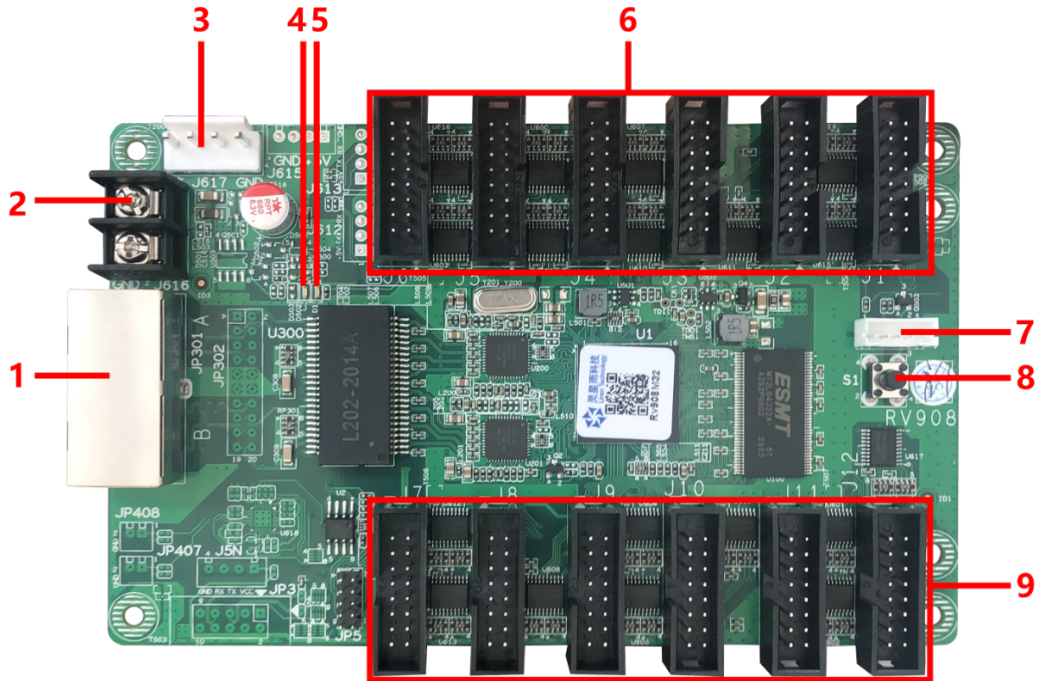

Appearance

Official website: www.linsn.com

Add: Floor 15&16, Jiajiahao Business Building, No. 10168, Shennan Blvd,
Nanshan District, Shenzhen

Tel: +86-0755-86183590/ 4008836968

No.	1	2	3	4
Description	Gigabit port	Power connector	Power port	Red power indicator
No.	5	6/9	7	8
Description	Green indicator	Hub75 Connector	Self-test extension port	Self-test button

Pinouts