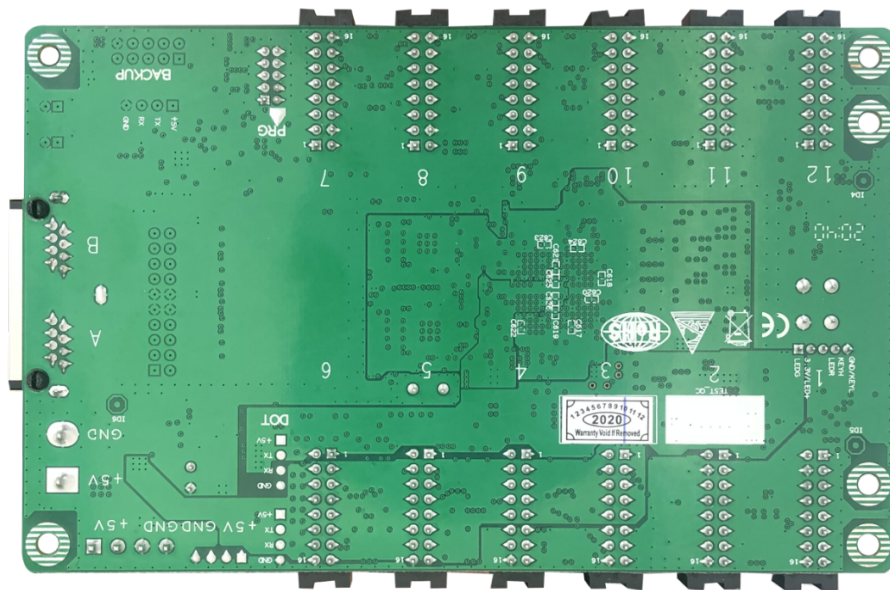

Appearance

Official website: www.linsn.com

Add: Floor 15&16, Jiajiahao Business Building, No. 10168, Shennan Blvd,
Nanshan District, Shenzhen

Tel: +86-0755-86183590/ 4008836968

No.	1	2	3	4
Description	Gigabit port	Power connector	Power port	Red power indicator
No.	5	6/9	7	8
Description	Green indicator	Hub75 Connector	Self-test extension port	Self-test button

Pinouts